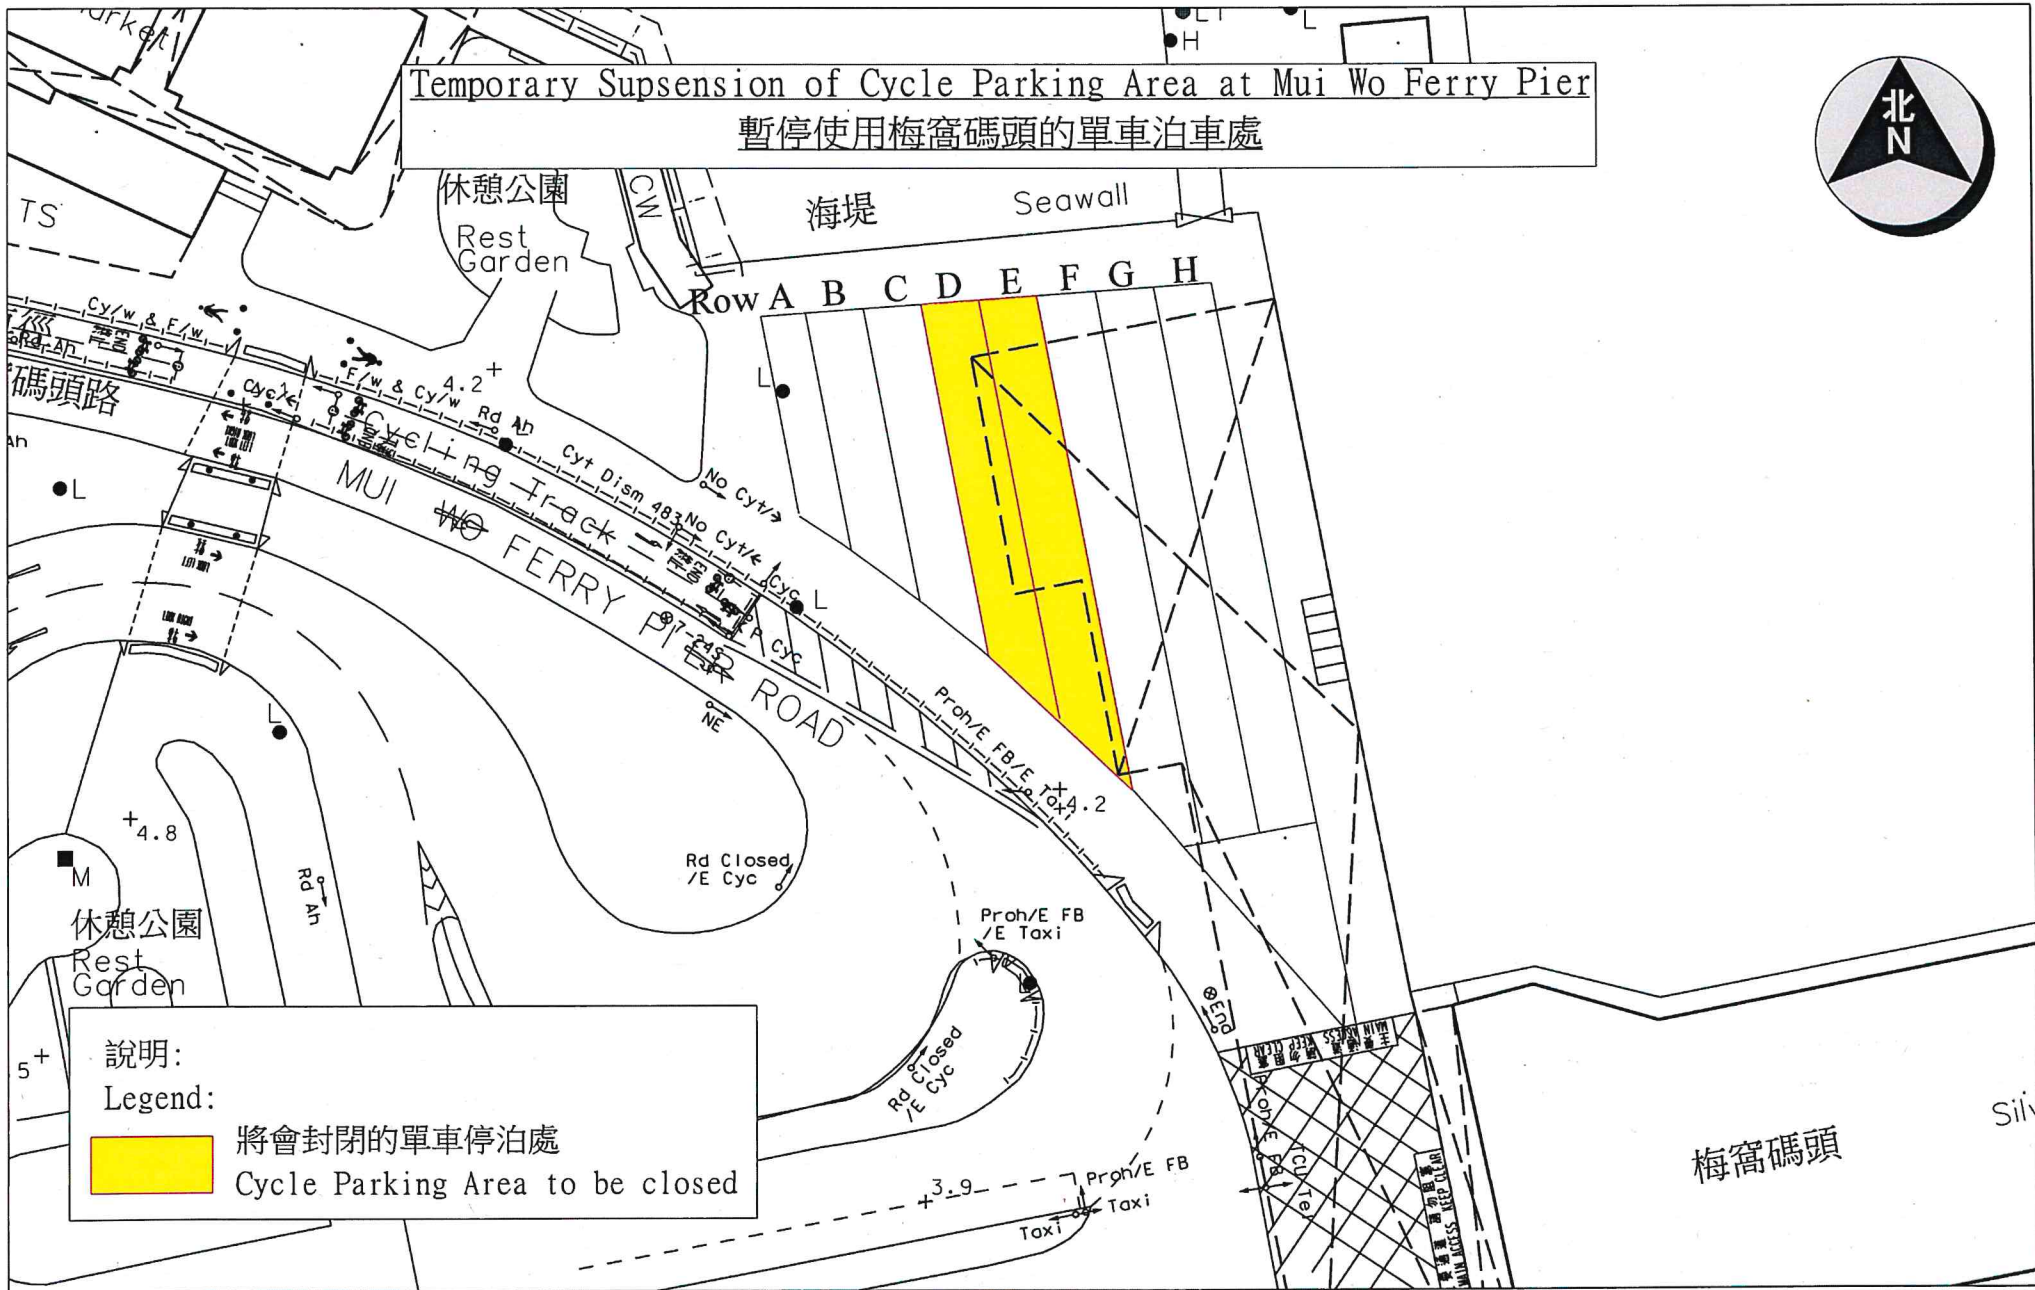

Temporary Suspension of Cycle Parking Area at Mui Wo Ferry Pier
暫停使用梅窩碼頭的單車泊車處

說明:
Legend:
將會封閉的單車停泊處
Cycle Parking Area to be closed

地點: 梅窩碼頭, 梅窩
Location: Mui Wo Ferry Pier, Mui Wo